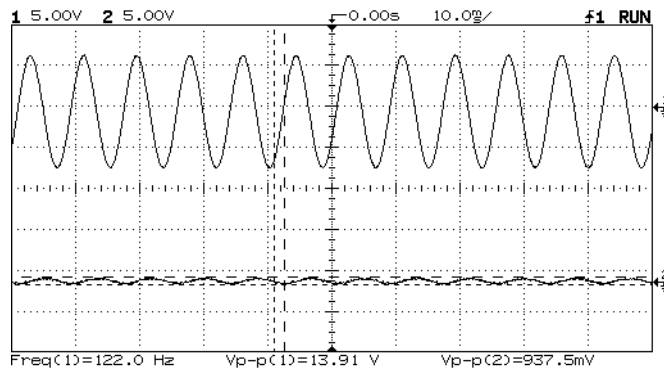

HIGH PASS FILTER SCOPE CAPTURES CUTOFF FREQ: 1 kHz

FILTER TAPS: 8

FILTER TAPS: 16

FILTER TAPS: 32

FILTER TAPS: 64

FILTER TAPS: 128

HIGH PASS FILTER SCOPE CAPTURES CUTOFF FREQ: 8 kHz

FILTER TAPS: 128