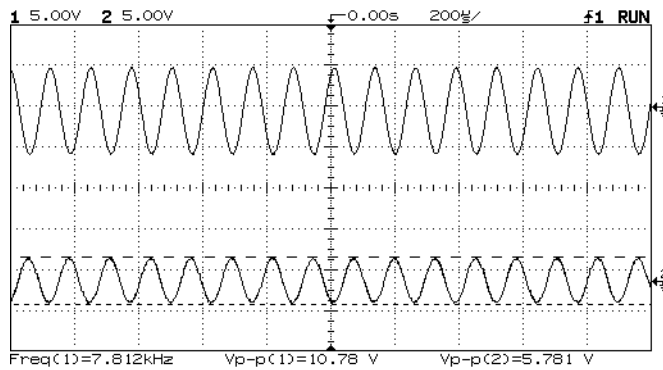

HIGH PASS FILTER SCOPE CAPTURES CUTOFF FREQ: 1 kHz

FILTER TAPS: 8

FILTER TAPS: 16

FILTER TAPS: 32

FILTER TAPS: 64

FILTER TAPS: 128

HIGH PASS FILTER SCOPE CAPTURES CUTOFF FREQ: 8 kHz

FILTER TAPS: 128