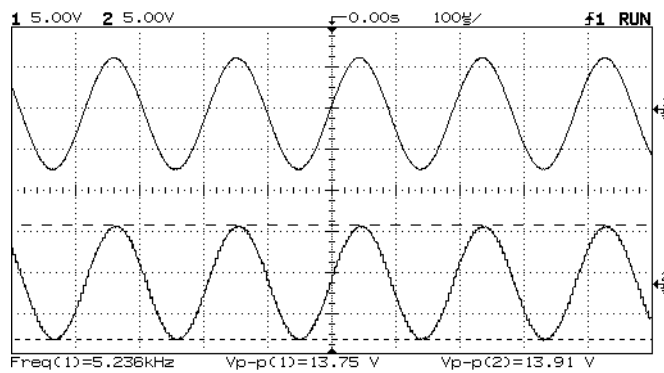

HIGH PASS FILTER SCOPE CAPTURES CUTOFF FREQ: 1 kHz

FILTER TAPS: 8

FILTER TAPS: 16

FILTER TAPS: 32

FILTER TAPS: 64

FILTER TAPS: 128

HIGH PASS FILTER SCOPE CAPTURES CUTOFF FREQ: 8 kHz

FILTER TAPS: 128