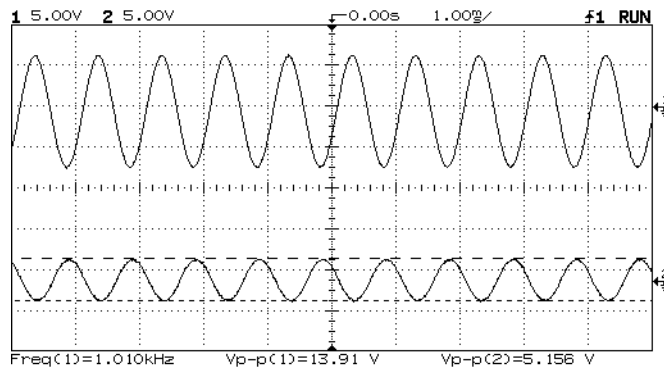

HIGH PASS FILTER SCOPE CAPTURES CUTOFF FREQ: 1 kHz

FILTER TAPS: 8

FILTER TAPS: 16

FILTER TAPS: 32

FILTER TAPS: 64

FILTER TAPS: 128

HIGH PASS FILTER SCOPE CAPTURES CUTOFF FREQ: 8 kHz

FILTER TAPS: 128