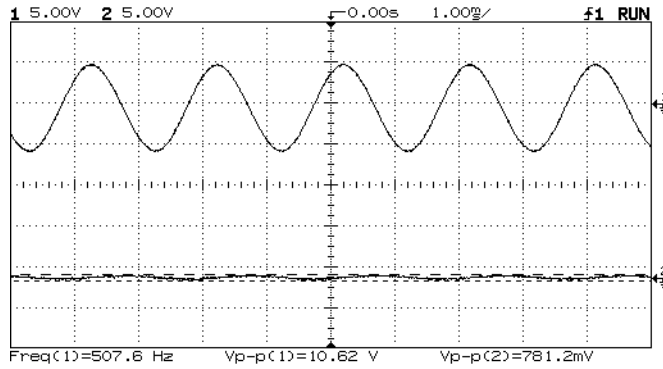

HIGH PASS FILTER SCOPE CAPTURES CUTOFF FREQ: 1 kHz

FILTER TAPS: 8

FILTER TAPS: 16

FILTER TAPS: 32

FILTER TAPS: 64

FILTER TAPS: 128

HIGH PASS FILTER SCOPE CAPTURES CUTOFF FREQ: 8 kHz

FILTER TAPS: 128