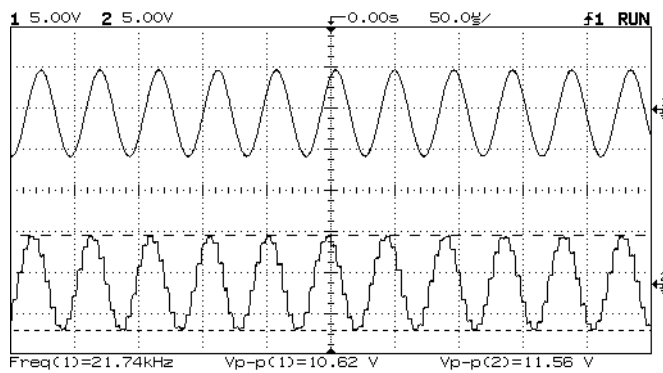

HIGH PASS FILTER SCOPE CAPTURES CUTOFF FREQ: 1 kHz

FILTER TAPS: 8

FILTER TAPS: 16

FILTER TAPS: 32

FILTER TAPS: 64

FILTER TAPS: 128

HIGH PASS FILTER SCOPE CAPTURES CUTOFF FREQ: 8 kHz

FILTER TAPS: 128