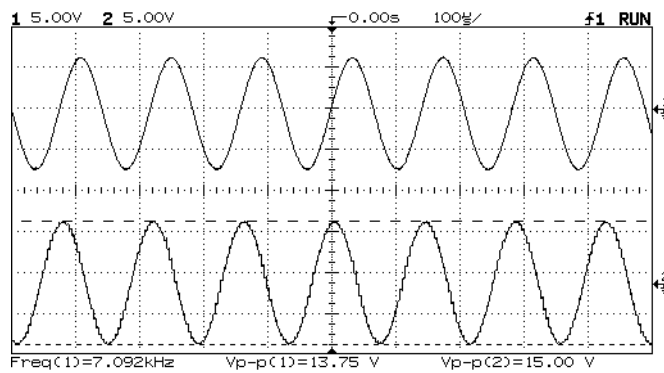

HIGH PASS FILTER SCOPE CAPTURES CUTOFF FREQ: 1 kHz

FILTER TAPS: 8

FILTER TAPS: 16

FILTER TAPS: 32

FILTER TAPS: 64

FILTER TAPS: 128

HIGH PASS FILTER SCOPE CAPTURES CUTOFF FREQ: 8 kHz

FILTER TAPS: 128