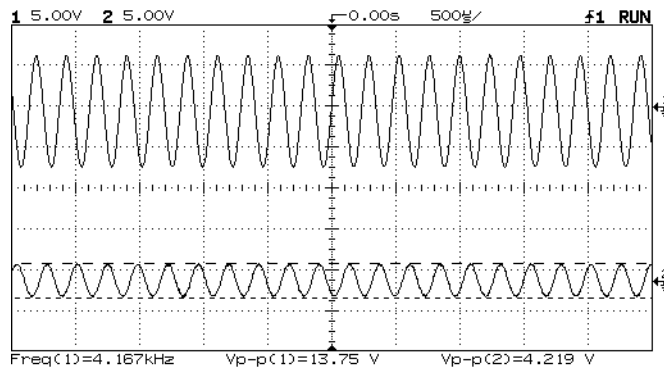

HIGH PASS FILTER SCOPE CAPTURES CUTOFF FREQ: 1 kHz

FILTER TAPS: 8

FILTER TAPS: 16

FILTER TAPS: 32

FILTER TAPS: 64

FILTER TAPS: 128

HIGH PASS FILTER SCOPE CAPTURES CUTOFF FREQ: 8 kHz

FILTER TAPS: 128