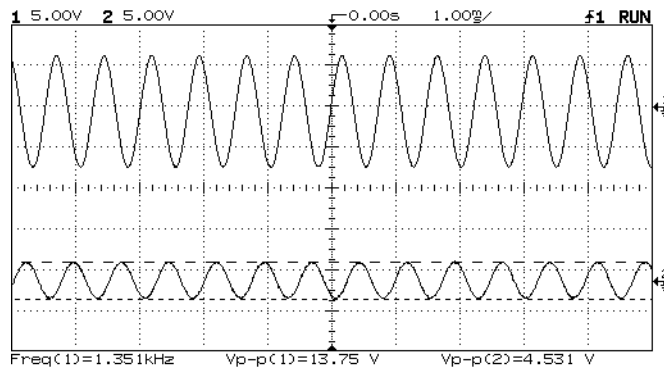

HIGH PASS FILTER SCOPE CAPTURES CUTOFF FREQ: 1 kHz

FILTER TAPS: 8

FILTER TAPS: 16

FILTER TAPS: 32

FILTER TAPS: 64

FILTER TAPS: 128

HIGH PASS FILTER SCOPE CAPTURES CUTOFF FREQ: 8 kHz

FILTER TAPS: 128