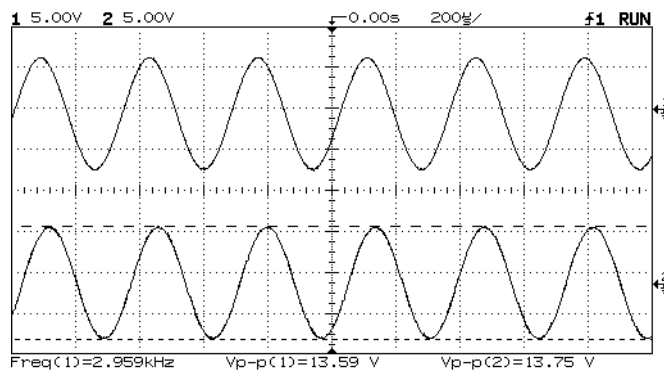

HIGH PASS FILTER SCOPE CAPTURES CUTOFF FREQ: 1 kHz

FILTER TAPS: 8

FILTER TAPS: 16

FILTER TAPS: 32

FILTER TAPS: 64

FILTER TAPS: 128

HIGH PASS FILTER SCOPE CAPTURES CUTOFF FREQ: 8 kHz

FILTER TAPS: 128