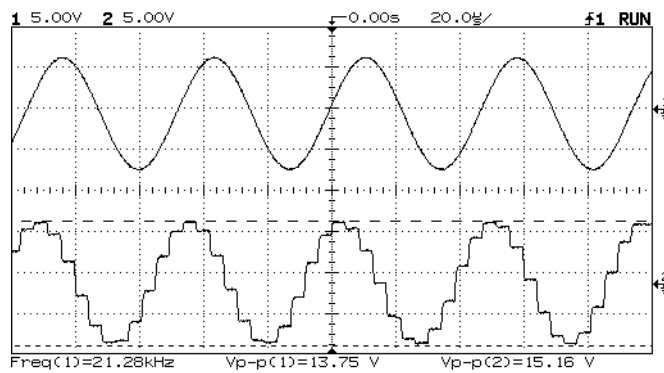

HIGH PASS FILTER SCOPE CAPTURES CUTOFF FREQ: 1 kHz

FILTER TAPS: 8

FILTER TAPS: 16

FILTER TAPS: 32

FILTER TAPS: 64

FILTER TAPS: 128

HIGH PASS FILTER SCOPE CAPTURES CUTOFF FREQ: 8 kHz

FILTER TAPS: 128