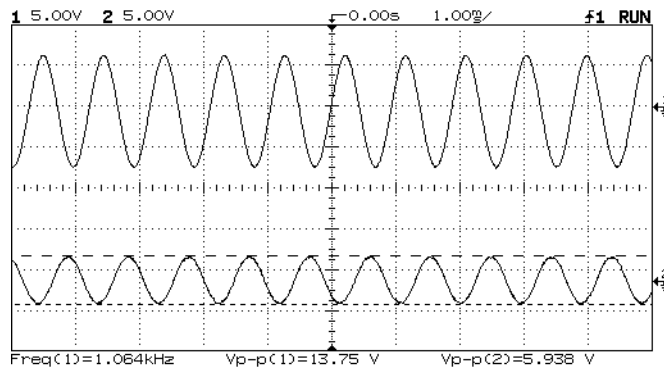

HIGH PASS FILTER SCOPE CAPTURES CUTOFF FREQ: 1 kHz

FILTER TAPS: 8

FILTER TAPS: 16

FILTER TAPS: 32

FILTER TAPS: 64

FILTER TAPS: 128

HIGH PASS FILTER SCOPE CAPTURES CUTOFF FREQ: 8 kHz

FILTER TAPS: 128