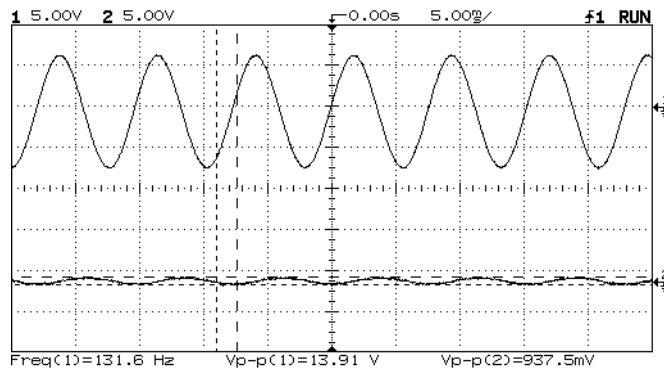

HIGH PASS FILTER SCOPE CAPTURES CUTOFF FREQ: 1 kHz

FILTER TAPS: 8

FILTER TAPS: 16

FILTER TAPS: 32

FILTER TAPS: 64

FILTER TAPS: 128

HIGH PASS FILTER SCOPE CAPTURES CUTOFF FREQ: 8 kHz

FILTER TAPS: 128