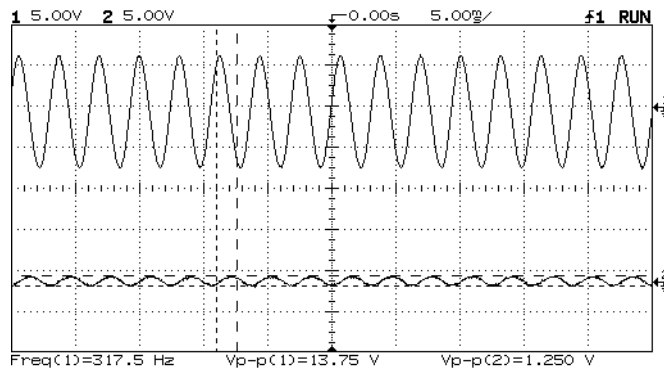

HIGH PASS FILTER SCOPE CAPTURES CUTOFF FREQ: 1 kHz

FILTER TAPS: 8

FILTER TAPS: 16

FILTER TAPS: 32

FILTER TAPS: 64

FILTER TAPS: 128

HIGH PASS FILTER SCOPE CAPTURES CUTOFF FREQ: 8 kHz

FILTER TAPS: 128