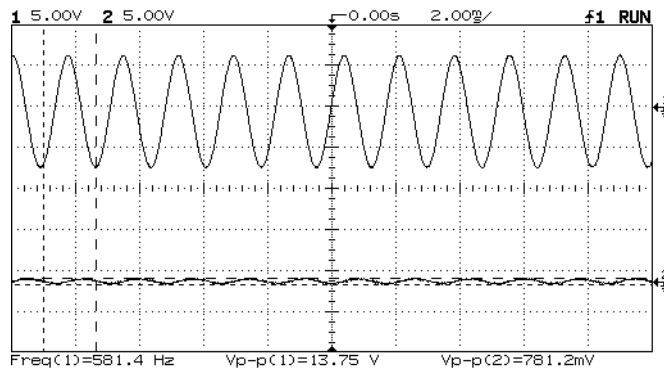

HIGH PASS FILTER SCOPE CAPTURES CUTOFF FREQ: 1 kHz

FILTER TAPS: 8

FILTER TAPS: 16

FILTER TAPS: 32

FILTER TAPS: 64

FILTER TAPS: 128

HIGH PASS FILTER SCOPE CAPTURES CUTOFF FREQ: 8 kHz

FILTER TAPS: 128